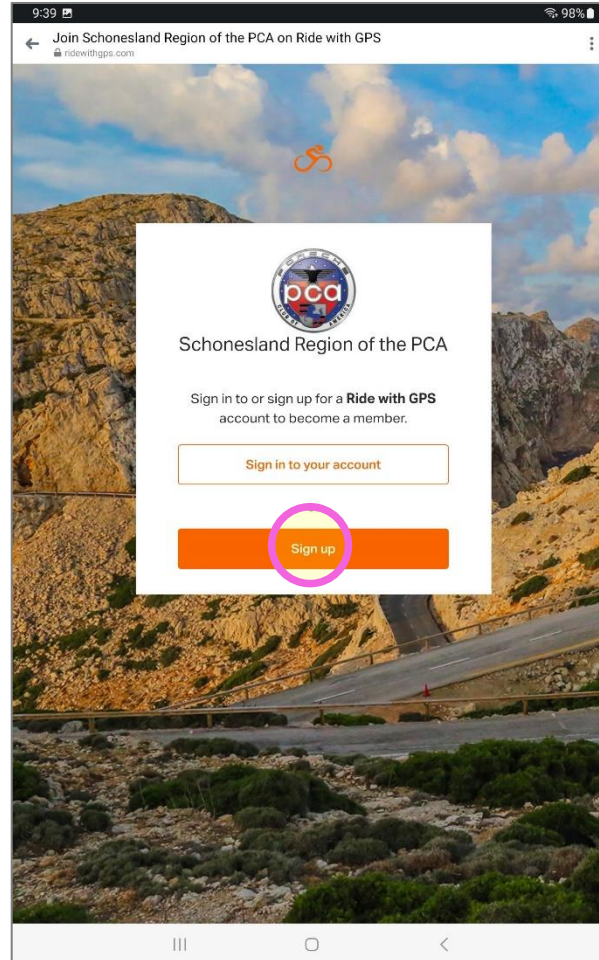

Ride with GPS - Phone App Installation Guide

Signing up for the application on your phone

Click "Visit Homepage"

Sign Up

Create your account and password

Open your Ride with GPS app

It takes you to the play store to open – or just go to your app on home page to launch it

Log into the app