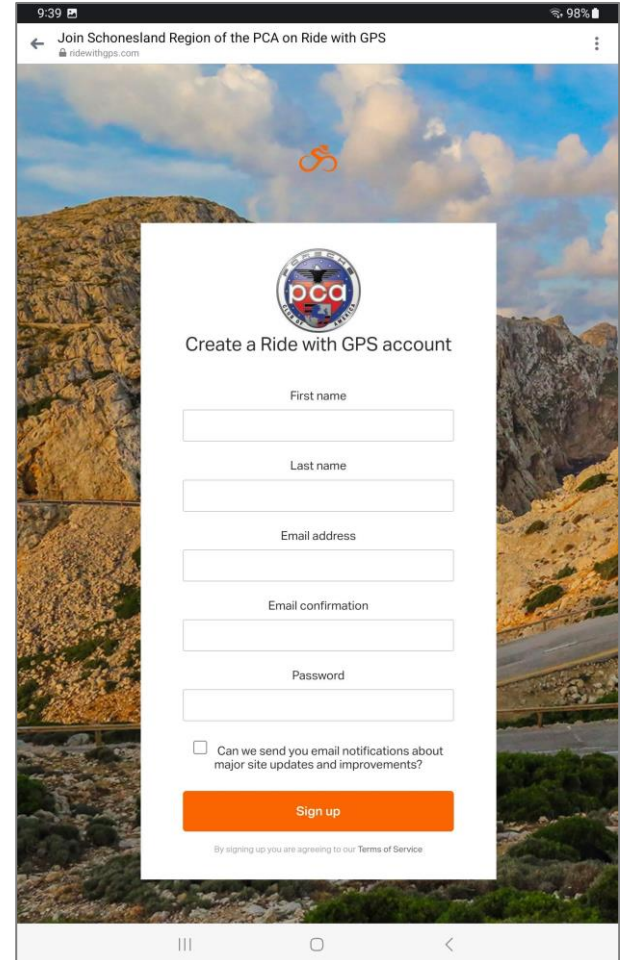

Ride with GPS - Phone App Installation Guide

Signing up for the application on your phone

Click "Visit Homepage"

Sign Up

Create your account and password

Open your Ride with GPS app

It takes you to the play store to open – or just go to your app on home page to launch it

Log into the app