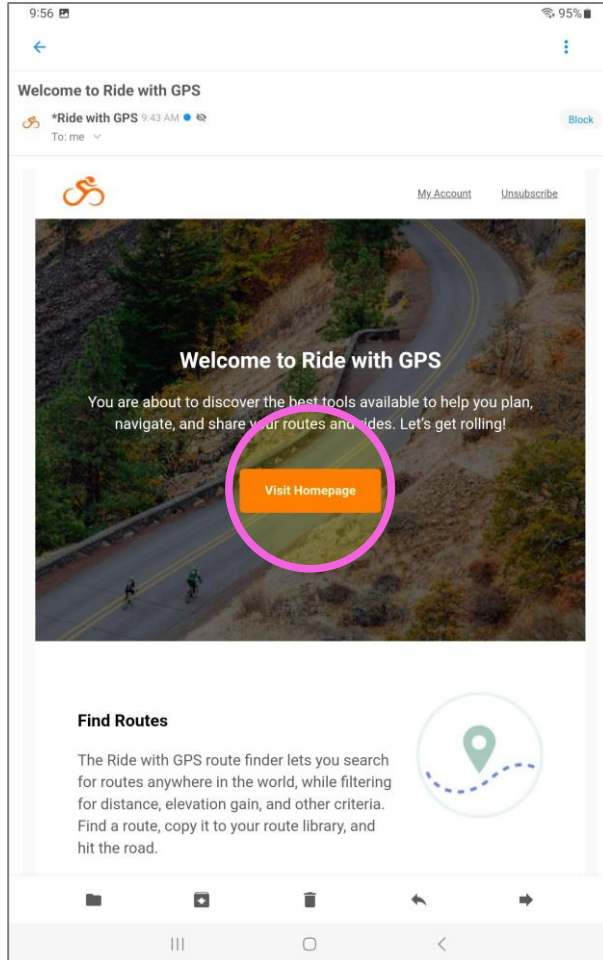

Ride with GPS - Phone App Installation Guide

Signing up for the application on your phone

Click "Visit Homepage"

Sign Up

Create your account and password

Open your Ride with GPS app

It takes you to the play store to open – or just go to your app on home page to launch it

Log into the app