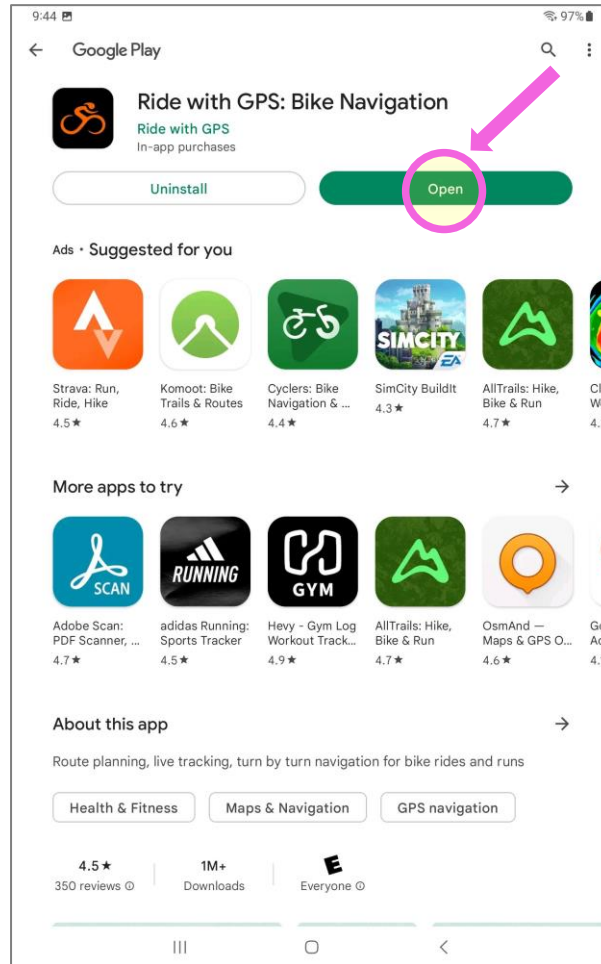

Ride with GPS - Phone App Installation Guide

Signing up for the application on your phone

Click "Visit Homepage"

Sign Up

Create your account and password

Open your Ride with GPS app

It takes you to the play store to open – or just go to your app on home page to launch it

Log into the app