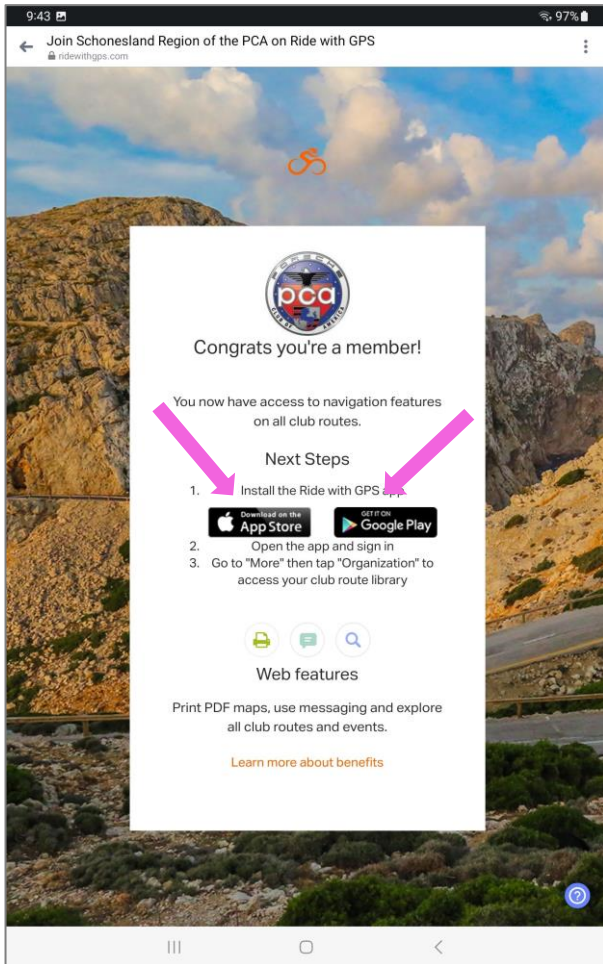

Ride with GPS - Phone App Installation Guide

Signing up for the application on your phone

Click "Visit Homepage"

Sign Up

Create your account and password

Open your Ride with GPS app

It takes you to the play store to open – or just go to your app on home page to launch it

Log into the app